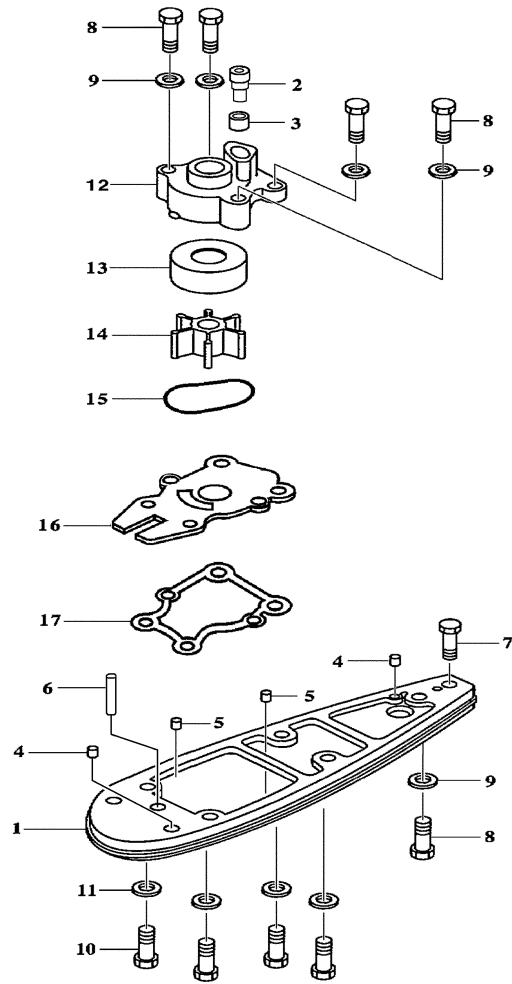

Part List

F40EJRB-PUMP 2003 / WATER PUMP ADAPTER F50 60

REF - NO	PART NUMBER	PART NAME	QUANTITY	REMARKS
1	63D-JD001-36-60	ADAPTER PLATE (AJ)	1	
2	63D-JD001-37-70	EXTENSION, WATER TUBE	1	
3	663-44366-00-00	DAMPER, WATER SEAL 2	1	
4	6H4-JD006-16-60	PIN, DOWEL	2	
5	93604-08062-00	PIN, DOWEL	2	
6	63D-JD001-37-80	SHIFT ROD GUIDE, BRASS	1	
7	6H4-JD006-07-00	BOLT	1	
8	6H4-JD005-91-00	BOLT	5	
9	6H4-JD006-40-00	WASHER, SPRING LOCK	5	
10	6H4-JD005-92-00	BOLT	4	
11	6H4-JD006-36-00	WASHER, LOCK M10	4	
12	62Y-44311-10-00	HOUSING, WATER PUMP	1	
13	63D-44322-00-00	.INSERT, CARTRIDGE	1	
14	6H3-44352-00-00	.IMPELLER	1	
15	93210-59MG7-00	.O-RING	1	
16	63D-44323-00-00	.OUTER PLATE, CARTRIDGE	1	
17	63D-44316-00-00	.GASKET, WATER PUMP	1	

Part Notes

F40EJRB-PUMP 2003 / WATER PUMP ADAPTER F50 60

PART NUMBER	NOTE TEXT
6H3-44352-00-00	OEM: This part number is among the Top 100 Most Popular Marine Maintenance Parts as of February 2013.