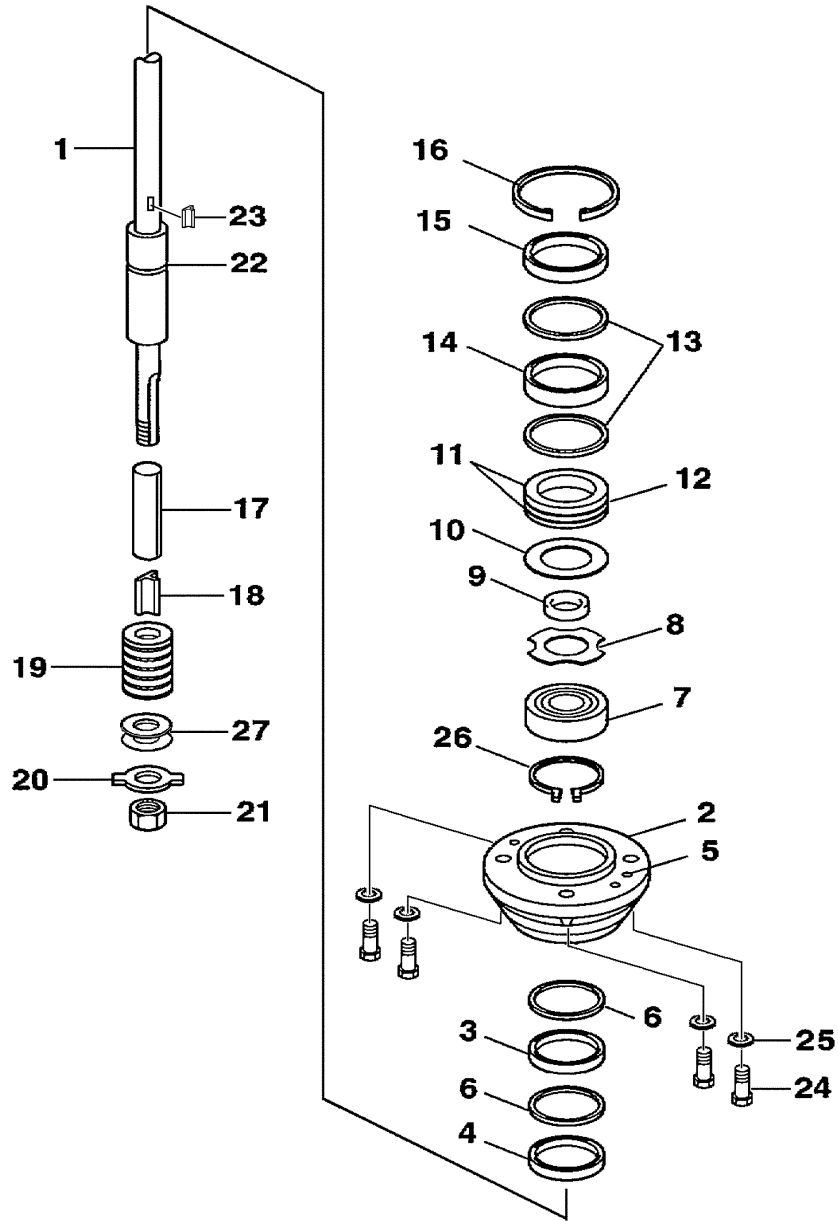

Part List

F40EJRB-PUMP 2003 / WATER PUMP ADAPTER F40

REF - NO	PART NUMBER	PART NAME	QUANTITY	REMARKS
1	63D-JD001-36-00	ADAPTER PLATE (AJ)	1	
2	63D-JD001-37-70	EXTENSION, WATER TUBE	1	
3	663-44366-00-00	DAMPER, WATER SEAL 2	1	
4	67C-JD016-49-00	SPACER, WATER TUBE	1	
5	6H4-JD006-16-00	DOWEL PIN	2	
6	93604-08062-00	PIN, DOWEL	2	
7	67C-JD016-51-00	SHIFT ROD GIUIDE AJ-43	1	
8	67C-JD016-50-00	CUSHION, SHIFT ROD GUIDE	1	
9	6H4-JD006-07-00	BOLT	1	
10	6H4-JD005-91-00	BOLT	5	
11	6H4-JD006-40-00	WASHER, SPRING LOCK	5	
12	6H4-JD005-92-00	BOLT	4	
13	6H4-JD006-36-00	WASHER, LOCK M10	4	
14	67C-44311-10-00	HOUSING, WATER PUMP	1	
15	63D-44322-00-00	.INSERT, CARTRIDGE	1	
16	6H4-44352-02-00	.IMPELLER	1	
17	93210-59MG7-00	.O-RING	1	
18	66T-44323-00-00	.OUTER PLATE, CARTRIDGE	1	
19	63D-44316-00-00	.GASKET, WATER PUMP	1	

Part List

F40EJRB-PUMP 2003 / TILLER STEERING SHIFT CABLE F40

REF - NO	PART NUMBER	PART NAME	QUANTITY	REMARKS
1	67F-JD001-56-61	CABLE, SHIFT ASSEMBLY AJS-43	1	
2	63D-JD000-54-71	.CABLE	1	OPTIONAL
2	63D-JD005-47-00	.CABLE, SHIFT 4'	1	
3	63D-JD006-21-01	.NUT, HEX 10-32	2	
4	6H4-JD005-43-00	.CABLE CLAMP	1	
5	6H4-JD005-42-00	.SHIM	1	
6	6H4-JD006-21-00	.NUT, NYLOC	3	
7	67F-JD000-15-67	.SCREW, ROD END	1	
8	67F-JD005-53-01	.BALL END #10	1	
9	6H4-JD005-58-00	.SCREW, FIL HD SLOTTED	2	
10	67F-JD000-15-69	.SHIM WASHER, LARGE	1	
11	67F-JD000-15-68	.SHIM WASHER, SMALL	1	

Part List

F40EJRB-PUMP 2003 / INTAKE ASSEMBLY F50 60

REF - NO	PART NUMBER	PART NAME	QUANTITY	REMARKS
1	6H4-JD000-31-21	INTAKE ASSEMBLY 6-1/8	1	
2	6H4-JD000-07-00	INTAKE CASING 6-1/8	1	
3	6H4-JD000-93-22	LINER 6-1/8 W/HARDWARE	1	REF #. 6 & 7
4	6H4-JD000-16-00	GRILL BAR	9	
5	6H4-JD000-14-00	GRILL ROD	2	
6	6H4-JD005-72-00	BOLT	2	
7	6H4-JD000-38-00	WASHER, SPRING LOCK 1/4	2	
8	6H4-JD000-08-22	IMPELLER	1	
9	6H1-JD005-73-00	BOLT	6	