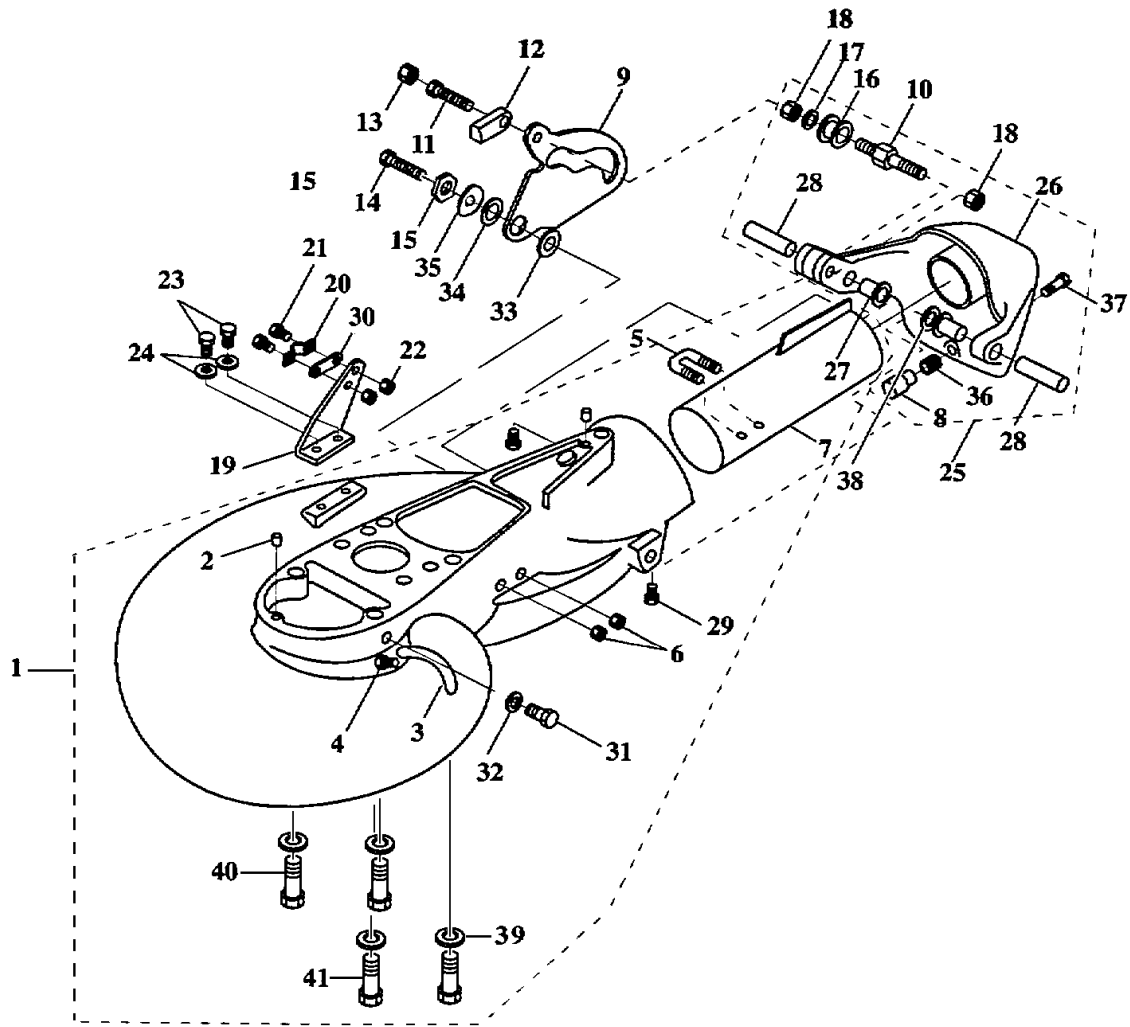

Part List

F40EJRB-PUMP 2003 / MAIN HOUSING F50 60

REF - NO	PART NUMBER	PART NAME	QUANTITY	REMARKS
1	63D-JD001-36-90	MAIN HOUSING	1	
2	6H4-JD006-31-00	DOWEL PIN	2	
3	6H4-JD009-75-00	GREASE HOSE	1	
4	6H4-JD005-39-00	GREASE FITTING	1	
5	6H4-JD008-46-00	U-BOLT	1	
6	6H4-JD006-21-00	NUT, NYLOC	2	
7	6H4-JD000-80-00	EXHAUST TUBE	1	
8	6H4-JD001-16-90	GATE BUMPER	1	
9	6H4-JD001-03-50	SHIFT CAM, MEDIUM	1	
10	6H4-JD001-04-30	SHAFT, ROLLER	1	
11	6H1-JD005-73-00	BOLT	1	
12	63D-JD005-53-02	BALL END	1	
13	6H4-JD006-23-00	NYLOC	1	
14	6H4-JD005-74-10	BOLT, HEX HEAD NYLOC	1	
15	6H4-JD001-03-60	CAM, ECCENTRIC DRILLED	1	
16	6H4-JD001-04-20	SHAFT, ROLLER	1	
17	6H4-JD006-35-00	WASHER, PLAIN	1	
18	6H4-JD006-24-00	NUT, FIBER LOCK	2	
19	6H4-JD001-56-00	BRACKET, CABLE SUPPORT	1	
20	6H4-JD005-43-00	CABLE CLAMP	1	
21	6H4-JD005-61-00	SCREW	2	
22	6H4-JD006-19-00	NUT, FIBER LOCK	2	
23	6H4-JD005-72-00	BOLT	2	
24	6H4-JD006-35-00	WASHER, PLAIN	2	
25	6H4-JD001-17-60	GATE ASSY. MED CAM	1	
26	6H4-JD011-75-01	REVERSE GATE, MEDIUM	1	
27	6H4-JD005-35-00	NYLON SLEEVE	2	
28	6H4-JD008-22-00	PIN, REVERSE PIVOT	2	
29	6H4-JD005-74-00	BOLT	2	
30	6H4-JD005-42-00	SHIM	1	
31	6H4-JD001-02-40	FLUSH SCREW	1	
32	6H4-JD001-02-50	WASHER, FIBER M8	1	
33	6H4-JD001-03-70	BUSHING, CAM	1	
34	6H4-JD001-03-80	WASHER, CAM	1	
35	6H4-JD001-03-90	SHIM, CAM	2	
36	6H4-JD001-17-00	SPRING, GATE BUMPER	1	
37	67C-JD005-59-02	SCREW, NYLOC	1	
38	6H4-JD001-17-70	WASHER, SPRING	1	
39	6H4-JD006-40-00	WASHER, SPRING LOCK	4	
40	6H4-JD006-03-00	BOLT, 5/16"-18 X 2-1/2"	2	
41	6H4-JD005-99-00	BOLT, HEX HEAD	2