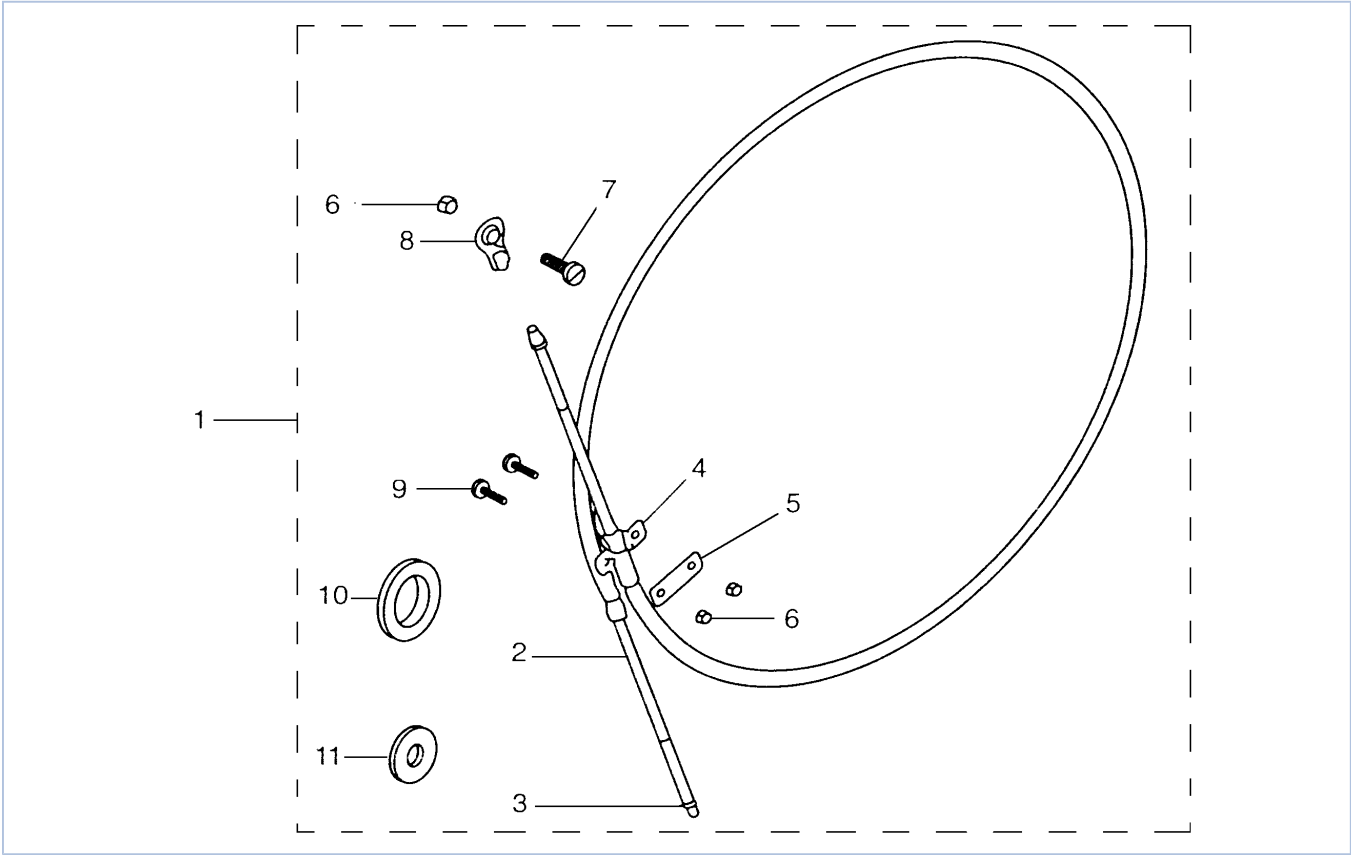

Part List

F40EJRB-PUMP 2003 / WATER PUMP ADAPTER F40

REF - NO	PART NUMBER	PART NAME	QUANTITY	REMARKS
1	63D-JD001-36-00	ADAPTER PLATE (AJ)	1	
2	63D-JD001-37-70	EXTENSION, WATER TUBE	1	
3	663-44366-00-00	DAMPER, WATER SEAL 2	1	
4	67C-JD016-49-00	SPACER, WATER TUBE	1	
5	6H4-JD006-16-00	DOWEL PIN	2	
6	93604-08062-00	PIN, DOWEL	2	
7	67C-JD016-51-00	SHIFT ROD GIUIDE AJ-43	1	
8	67C-JD016-50-00	CUSHION, SHIFT ROD GUIDE	1	
9	6H4-JD006-07-00	BOLT	1	
10	6H4-JD005-91-00	BOLT	5	
11	6H4-JD006-40-00	WASHER, SPRING LOCK	5	
12	6H4-JD005-92-00	BOLT	4	
13	6H4-JD006-36-00	WASHER, LOCK M10	4	
14	67C-44311-10-00	HOUSING, WATER PUMP	1	
15	63D-44322-00-00	.INSERT, CARTRIDGE	1	
16	6H4-44352-02-00	.IMPELLER	1	
17	93210-59MG7-00	.O-RING	1	
18	66T-44323-00-00	.OUTER PLATE, CARTRIDGE	1	
19	63D-44316-00-00	.GASKET, WATER PUMP	1	