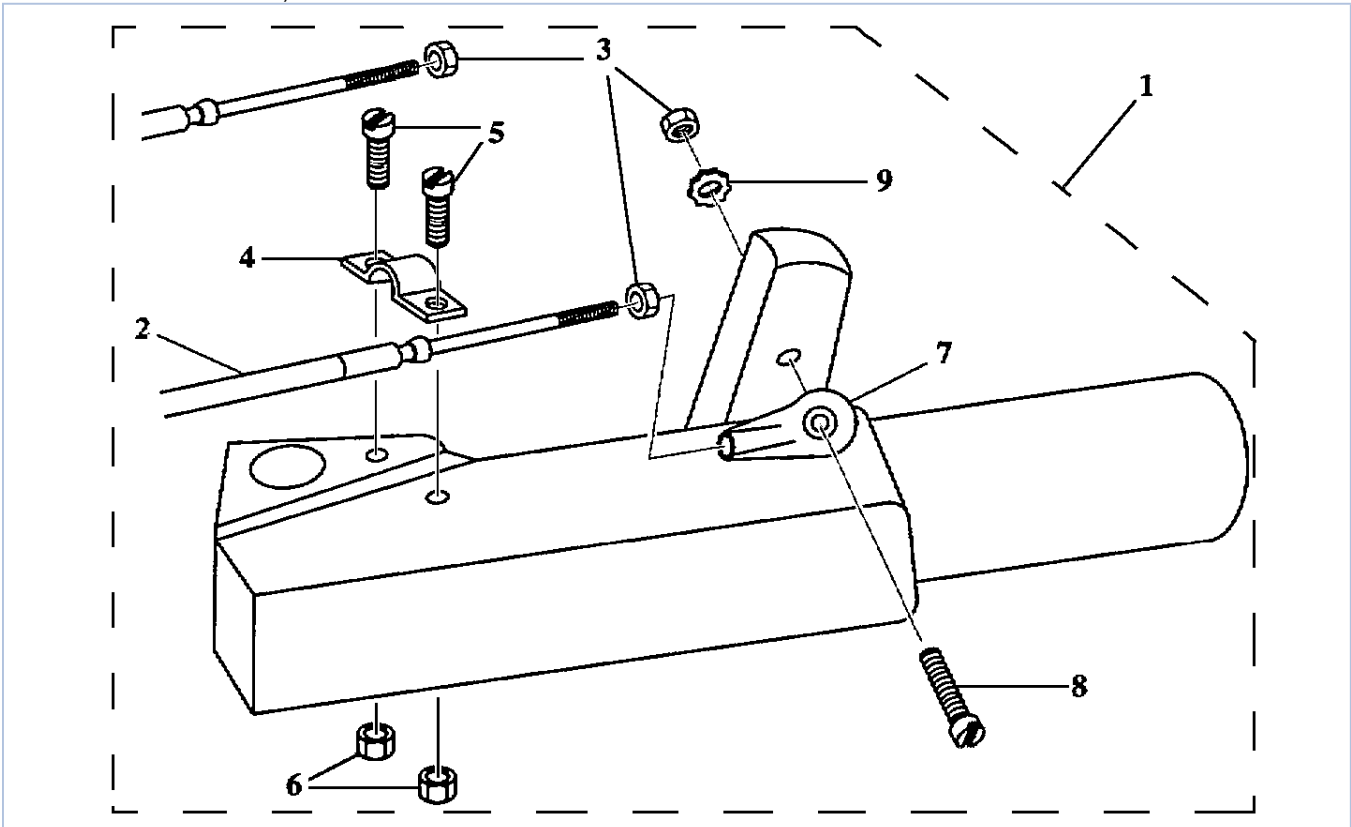

Part List

F40EJRB-PUMP 2003 / TILLER STEERING SHIFT CABLE F50 PORT

REF - NO	PART NUMBER	PART NAME	QUANTITY	REMARKS
1	63D-JD001-38-20	CABLE, SHIFT ASSEMBLY 4'	1	
2	63D-JD000-54-72	.CABLE, SHIFT 5'	1	OPTIONAL
2	63D-JD005-47-00	.CABLE, SHIFT 4'	1	
3	63D-JD006-21-01	.NUT, HEX 10-32	3	
4	6H4-JD005-43-00	.CABLE CLAMP	1	
5	6H4-JD005-61-00	.SCREW	2	
6	6H4-JD006-19-00	.NUT, FIBER LOCK	2	
7	65F-JD005-53-01	.BALL END #10	1	
8	63D-JD005-58-02	.SCREW, PAN HD FIL 10-32 X 34	1	
9	6H4-JD006-37-00	.WASHER, SPRING LOCK #10	1