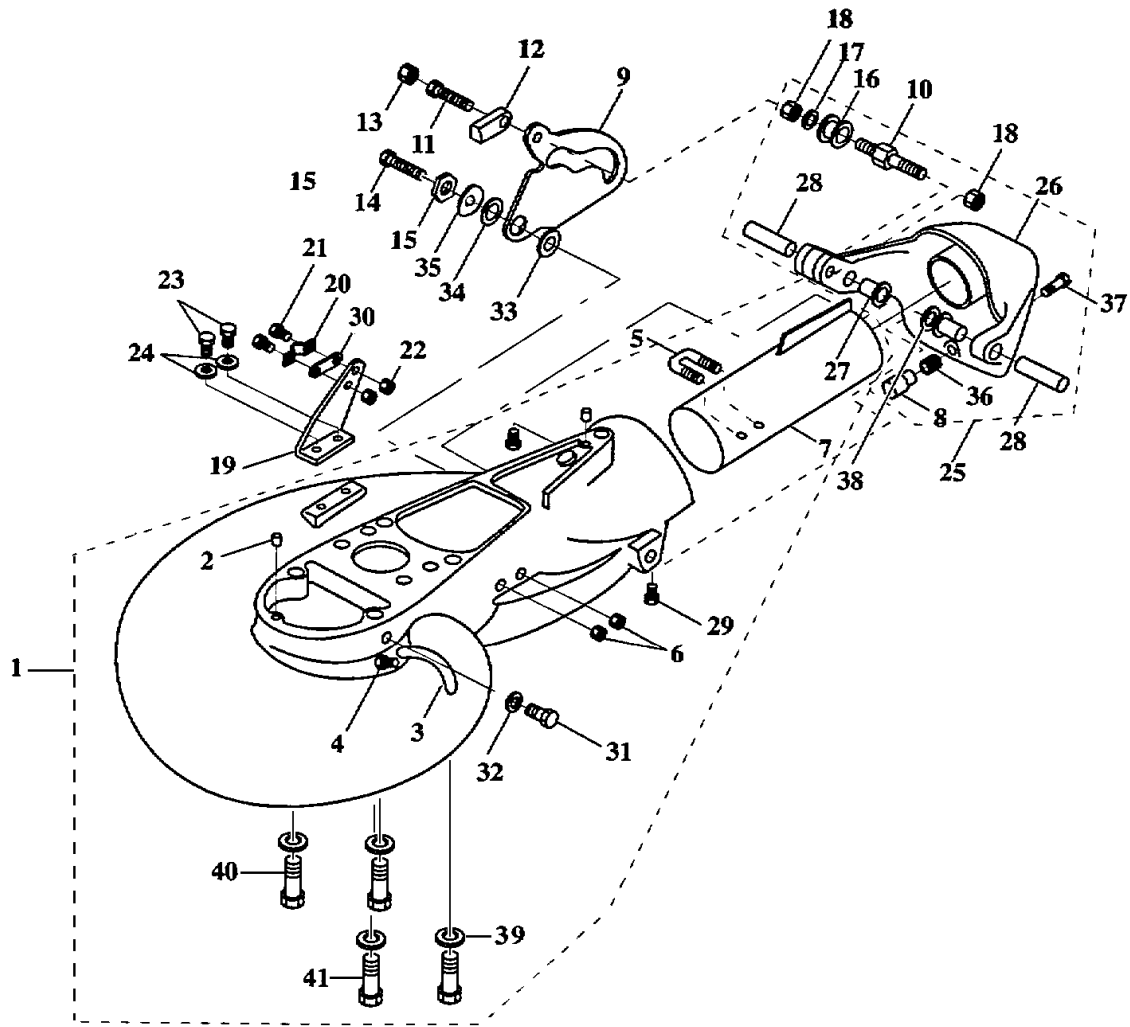

Part List

F40EJRB-PUMP 2003 / MAIN HOUSING F40

REF - NO	PART NUMBER	PART NAME	QUANTITY	REMARKS
1	63D-JD001-36-90	MAIN HOUSING	1	
2	6H4-JD006-31-00	DOWEL PIN	2	
3	6H4-JD009-75-00	GREASE HOSE	1	
4	6H4-JD005-39-00	GREASE FITTING	1	
5	6H4-JD008-46-00	U-BOLT	1	
6	6H4-JD006-21-00	NUT, NYLOC	2	
7	6H4-JD000-80-00	EXHAUST TUBE	1	
8	6H4-JD001-16-90	GATE BUMPER	1	
9	6H4-JD001-03-50	SHIFT CAM, MEDIUM	1	
10	6H4-JD001-04-30	SHAFT, ROLLER	1	
11	6H1-JD005-73-00	BOLT	1	
12	63D-JD005-53-02	BALL END	1	
13	6H4-JD006-23-00	NYLOC	1	
14	6H4-JD005-74-10	BOLT, HEX HEAD NYLOC	1	
15	6H4-JD001-03-60	CAM, ECCENTRIC DRILLED	1	
16	6H4-JD001-04-20	SHAFT, ROLLER	1	
17	6H4-JD006-35-00	WASHER, PLAIN	1	
18	6H4-JD006-24-00	NUT, FIBER LOCK	2	
19	6H4-JD001-56-00	BRACKET, CABLE SUPPORT	1	
20	6H4-JD005-43-00	CABLE CLAMP	1	
21	6H4-JD005-61-00	SCREW	2	
22	6H4-JD006-19-00	NUT, FIBER LOCK	2	
23	6H4-JD005-72-00	BOLT	2	
24	6H4-JD006-35-00	WASHER, PLAIN	2	
25	6H4-JD001-17-60	GATE ASSY. MED CAM	1	
26	6H4-JD011-75-01	REVERSE GATE, MEDIUM	1	
27	6H4-JD005-35-00	NYLON SLEEVE	2	
28	6H4-JD008-22-00	PIN, REVERSE PIVOT	2	
29	6H4-JD005-74-00	BOLT	2	
30	6H4-JD005-42-00	SHIM	1	
31	6H4-JD001-02-40	FLUSH SCREW	1	
32	6H4-JD001-02-50	WASHER, FIBER M8	1	
33	6H4-JD001-03-70	BUSHING, CAM	1	
34	6H4-JD001-03-80	WASHER, CAM	1	
35	6H4-JD001-03-90	SHIM, CAM	2	
36	6H4-JD001-17-00	SPRING, GATE BUMPER	1	
37	67C-JD005-59-02	SCREW, NYLOC	1	
38	6H4-JD001-17-70	WASHER, SPRING	1	
39	6H4-JD006-40-00	WASHER, SPRING LOCK	4	
40	6H4-JD006-03-00	BOLT, 5/16"-18 X 2-1/2"	2	
41	6H4-JD005-99-00	BOLT, HEX HEAD	2