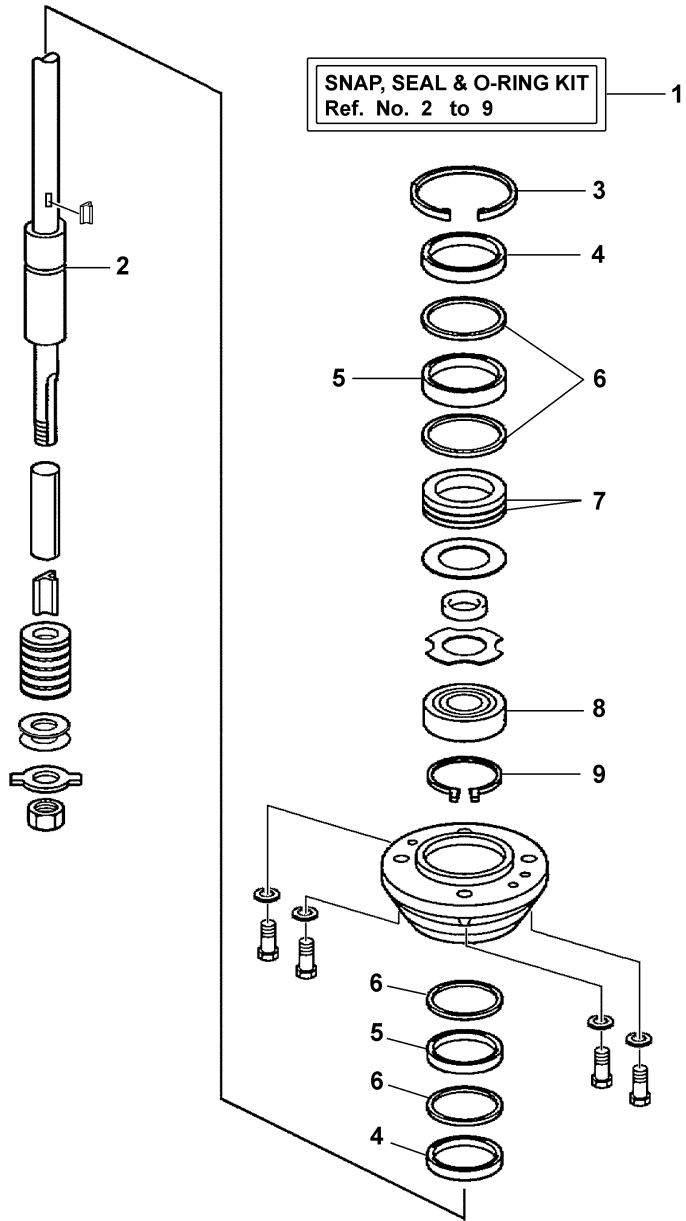

Part List

F40EJRB-PUMP 2003 / WATER PUMP ADAPTER F50 60

REF - NO	PART NUMBER	PART NAME	QUANTITY	REMARKS
1	63D-JD001-36-60	ADAPTER PLATE (AJ)	1	
2	63D-JD001-37-70	EXTENSION, WATER TUBE	1	
3	663-44366-00-00	DAMPER, WATER SEAL 2	1	
4	6H4-JD006-16-60	PIN, DOWEL	2	
5	93604-08062-00	PIN, DOWEL	2	
6	63D-JD001-37-80	SHIFT ROD GUIDE, BRASS	1	
7	6H4-JD006-07-00	BOLT	1	
8	6H4-JD005-91-00	BOLT	5	
9	6H4-JD006-40-00	WASHER, SPRING LOCK	5	
10	6H4-JD005-92-00	BOLT	4	
11	6H4-JD006-36-00	WASHER, LOCK M10	4	
12	62Y-44311-10-00	HOUSING, WATER PUMP	1	
13	63D-44322-00-00	.INSERT, CARTRIDGE	1	
14	6H3-44352-00-00	.IMPELLER	1	
15	93210-59MG7-00	.O-RING	1	
16	63D-44323-00-00	.OUTER PLATE, CARTRIDGE	1	
17	63D-44316-00-00	.GASKET, WATER PUMP	1	

F40EJRB-PUMP 2003 / TILLER STEERING SHIFT CABLE F50 PORT

REF - NO	PART NUMBER	PART NAME	QUANTITY	REMARKS
1	63D-JD001-38-20	CABLE, SHIFT ASSEMBLY 4'	1	
2	63D-JD000-54-72	.CABLE, SHIFT 5'	1	OPTIONAL
2	63D-JD005-47-00	.CABLE, SHIFT 4'	1	
3	63D-JD006-21-01	.NUT, HEX 10-32	3	
4	6H4-JD005-43-00	.CABLE CLAMP	1	
5	6H4-JD005-61-00	.SCREW	2	
6	6H4-JD006-19-00	.NUT, FIBER LOCK	2	
7	65F-JD005-53-01	.BALL END #10	1	
8	63D-JD005-58-02	.SCREW, PAN HD FIL 10-32 X 34	1	
9	6H4-JD006-37-00	.WASHER, SPRING LOCK #10	1	

Part List

F40EJRB-PUMP 2003 / TILLER STEERING SHIFT CABLE F60 STBD

REF - NO	PART NUMBER	PART NAME	QUANTITY	REMARKS
1	67F-JD000-15-66	CABLE, SHIFT ASSEMBLY Y100-4	1	
2	62Y-JD000-54-72	.CABLE 5 FT	1	
3	63D-JD006-21-01	.NUT, HEX 10-32	2	
4	6H4-JD005-43-00	.CABLE CLAMP	1	
5	6H4-JD005-42-00	.SHIM	1	
6	6H4-JD006-21-00	.NUT, NYLOC	3	
7	67F-JD000-15-67	.SCREW, ROD END	1	
8	67F-JD005-53-01	.BALL END #10	1	
9	6H4-JD005-58-00	.SCREW, FIL HD SLOTTED	2	
10	67F-JD000-15-68	.SHIM WASHER, SMALL	1	
11	67F-JD000-15-69	.SHIM WASHER, LARGE	1	