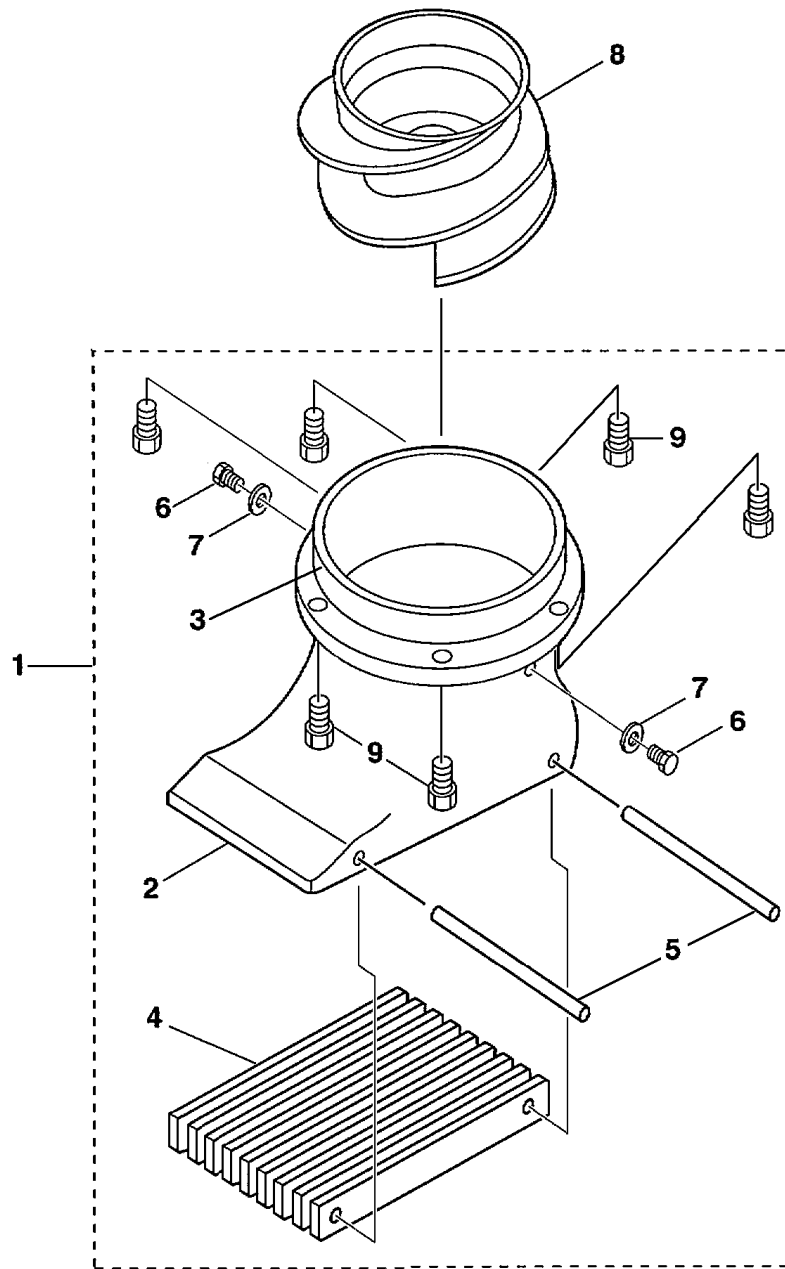

Part List

F40EJRB-PUMP 2003 / WATER PUMP ADAPTER F40

REF - NO	PART NUMBER	PART NAME	QUANTITY	REMARKS
1	63D-JD001-36-00	ADAPTER PLATE (AJ)	1	
2	63D-JD001-37-70	EXTENSION, WATER TUBE	1	
3	663-44366-00-00	DAMPER, WATER SEAL 2	1	
4	67C-JD016-49-00	SPACER, WATER TUBE	1	
5	6H4-JD006-16-00	DOWEL PIN	2	
6	93604-08062-00	PIN, DOWEL	2	
7	67C-JD016-51-00	SHIFT ROD GIUIDE AJ-43	1	
8	67C-JD016-50-00	CUSHION, SHIFT ROD GUIDE	1	
9	6H4-JD006-07-00	BOLT	1	
10	6H4-JD005-91-00	BOLT	5	
11	6H4-JD006-40-00	WASHER, SPRING LOCK	5	
12	6H4-JD005-92-00	BOLT	4	
13	6H4-JD006-36-00	WASHER, LOCK M10	4	
14	67C-44311-10-00	HOUSING, WATER PUMP	1	
15	63D-44322-00-00	.INSERT, CARTRIDGE	1	
16	6H4-44352-02-00	.IMPELLER	1	
17	93210-59MG7-00	.O-RING	1	
18	66T-44323-00-00	.OUTER PLATE, CARTRIDGE	1	
19	63D-44316-00-00	.GASKET, WATER PUMP	1	

Part List

F40EJRB-PUMP 2003 / TILLER STEERING SHIFT CABLE F40

REF - NO	PART NUMBER	PART NAME	QUANTITY	REMARKS
1	67F-JD001-56-61	CABLE, SHIFT ASSEMBLY AJS-43	1	
2	63D-JD000-54-71	.CABLE	1	OPTIONAL
2	63D-JD005-47-00	.CABLE, SHIFT 4'	1	
3	63D-JD006-21-01	.NUT, HEX 10-32	2	
4	6H4-JD005-43-00	.CABLE CLAMP	1	
5	6H4-JD005-42-00	.SHIM	1	
6	6H4-JD006-21-00	.NUT, NYLOC	3	
7	67F-JD000-15-67	.SCREW, ROD END	1	
8	67F-JD005-53-01	.BALL END #10	1	
9	6H4-JD005-58-00	.SCREW, FIL HD SLOTTED	2	
10	67F-JD000-15-69	.SHIM WASHER, LARGE	1	
11	67F-JD000-15-68	.SHIM WASHER, SMALL	1	