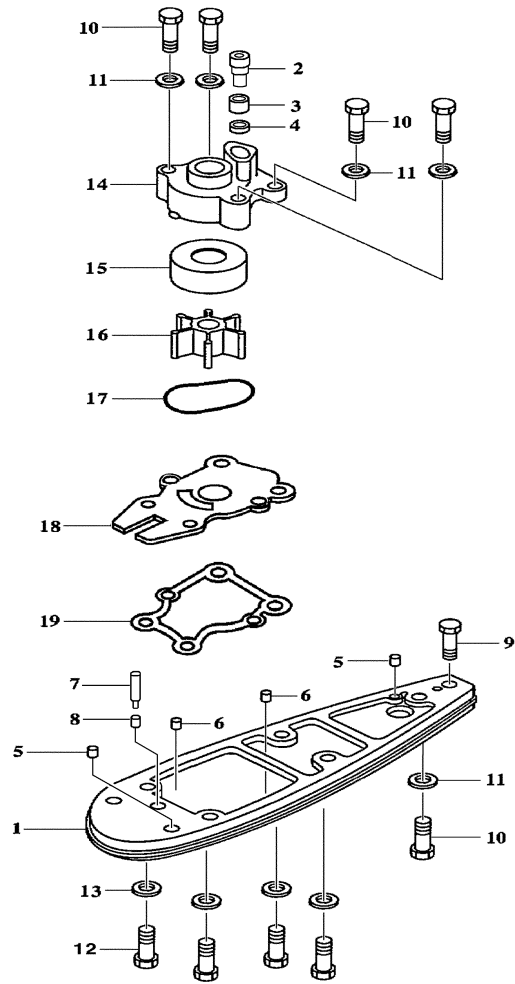

Part List

F40EJRB-PUMP 2003 / WATER PUMP ADAPTER F40

REF - NO	PART NUMBER	PART NAME	QUANTITY	REMARKS
1	63D-JD001-36-00	ADAPTER PLATE (AJ)	1	
2	63D-JD001-37-70	EXTENSION, WATER TUBE	1	
3	663-44366-00-00	DAMPER, WATER SEAL 2	1	
4	67C-JD016-49-00	SPACER, WATER TUBE	1	
5	6H4-JD006-16-00	DOWEL PIN	2	
6	93604-08062-00	PIN, DOWEL	2	
7	67C-JD016-51-00	SHIFT ROD GIUIDE AJ-43	1	
8	67C-JD016-50-00	CUSHION, SHIFT ROD GUIDE	1	
9	6H4-JD006-07-00	BOLT	1	
10	6H4-JD005-91-00	BOLT	5	
11	6H4-JD006-40-00	WASHER, SPRING LOCK	5	
12	6H4-JD005-92-00	BOLT	4	
13	6H4-JD006-36-00	WASHER, LOCK M10	4	
14	67C-44311-10-00	HOUSING, WATER PUMP	1	
15	63D-44322-00-00	.INSERT, CARTRIDGE	1	
16	6H4-44352-02-00	.IMPELLER	1	
17	93210-59MG7-00	.O-RING	1	
18	66T-44323-00-00	.OUTER PLATE, CARTRIDGE	1	
19	63D-44316-00-00	.GASKET, WATER PUMP	1