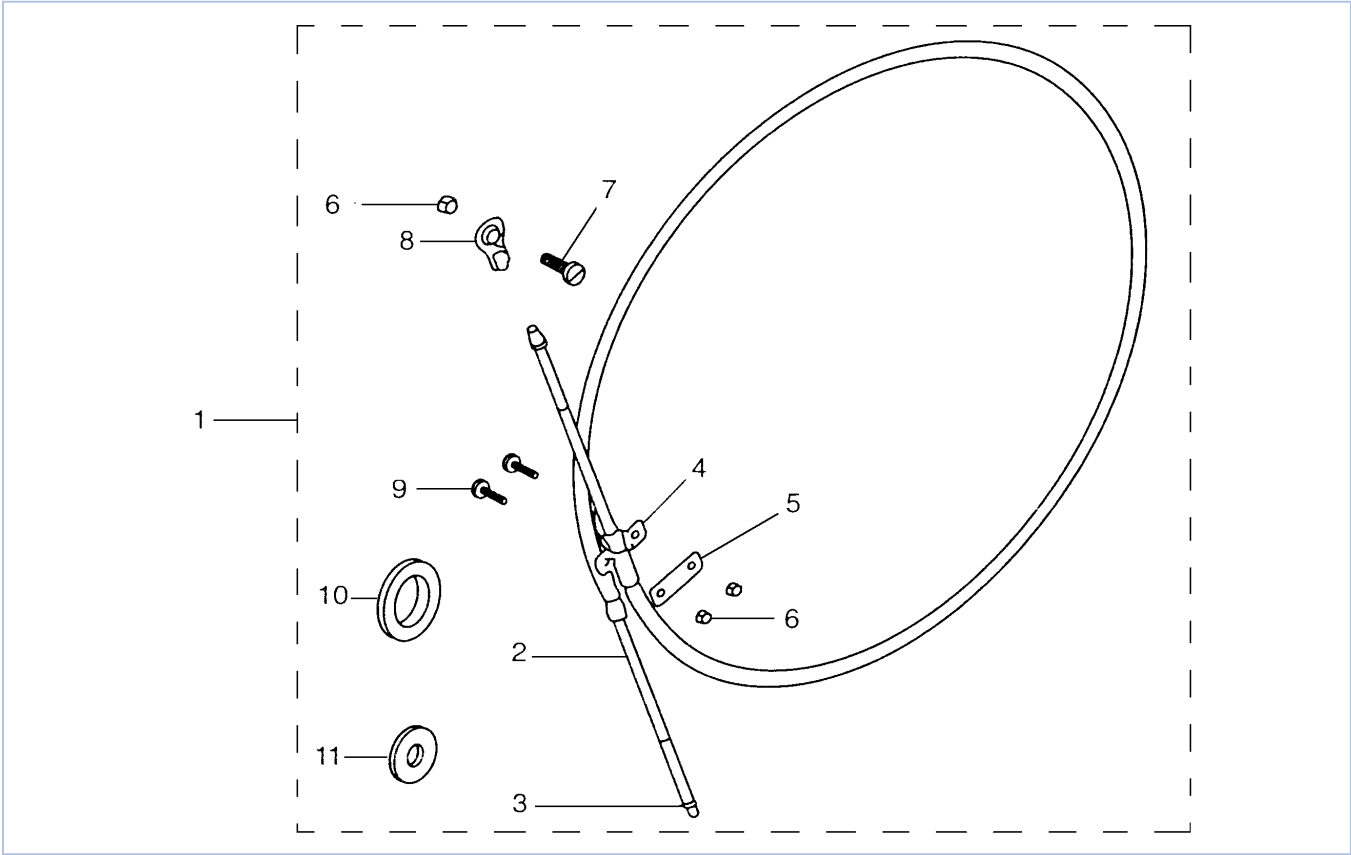

Part List

F40EJRB-PUMP 2003 / WATER PUMP ADAPTER F50 60

REF - NO	PART NUMBER	PART NAME	QUANTITY	REMARKS
1	63D-JD001-36-60	ADAPTER PLATE (AJ)	1	
2	63D-JD001-37-70	EXTENSION, WATER TUBE	1	
3	663-44366-00-00	DAMPER, WATER SEAL 2	1	
4	6H4-JD006-16-60	PIN, DOWEL	2	
5	93604-08062-00	PIN, DOWEL	2	
6	63D-JD001-37-80	SHIFT ROD GUIDE, BRASS	1	
7	6H4-JD006-07-00	BOLT	1	
8	6H4-JD005-91-00	BOLT	5	
9	6H4-JD006-40-00	WASHER, SPRING LOCK	5	
10	6H4-JD005-92-00	BOLT	4	
11	6H4-JD006-36-00	WASHER, LOCK M10	4	
12	62Y-44311-10-00	HOUSING, WATER PUMP	1	
13	63D-44322-00-00	.INSERT, CARTRIDGE	1	
14	6H3-44352-00-00	.IMPELLER	1	
15	93210-59MG7-00	.O-RING	1	
16	63D-44323-00-00	.OUTER PLATE, CARTRIDGE	1	
17	63D-44316-00-00	.GASKET, WATER PUMP	1	

Part Notes

F40EJRB-PUMP 2003 / WATER PUMP ADAPTER F50 60

PART NUMBER	NOTE TEXT
6H3-44352-00-00 	OEM: This part number is among the Top 100 Most Popular Marine Maintenance Parts as of February 2013.

Part List

F40EJRB-PUMP 2003 / TILLER STEERING SHIFT CABLE F50 PORT

REF - NO	PART NUMBER	PART NAME	QUANTITY	REMARKS
1	63D-JD001-38-20	CABLE, SHIFT ASSEMBLY 4'	1	
2	63D-JD000-54-72	.CABLE, SHIFT 5'	1	OPTIONAL
2	63D-JD005-47-00	.CABLE, SHIFT 4'	1	
3	63D-JD006-21-01	.NUT, HEX 10-32	3	
4	6H4-JD005-43-00	.CABLE CLAMP	1	
5	6H4-JD005-61-00	.SCREW	2	
6	6H4-JD006-19-00	.NUT, FIBER LOCK	2	
7	65F-JD005-53-01	.BALL END #10	1	
8	63D-JD005-58-02	.SCREW, PAN HD FIL 10-32 X 34	1	
9	6H4-JD006-37-00	.WASHER, SPRING LOCK #10	1	